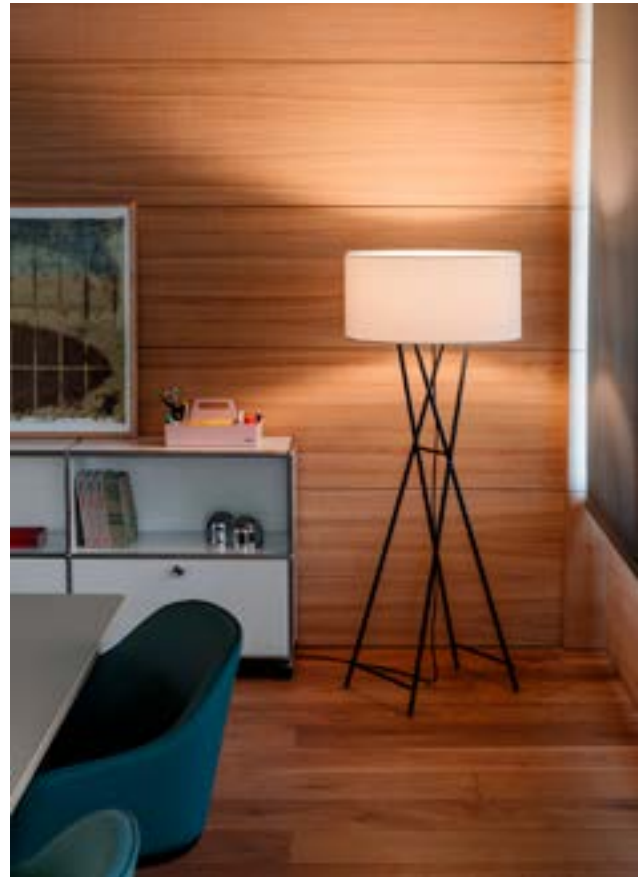

A645-009

Oak-Pearl white

Cala

Cantidad: 1

Precio: USD 2,694

Cala IP65 3x E27 LED Standard 8W, Shade White polyester PET textilene,,Diffuser Methacrylate, Structure Varnished Oak