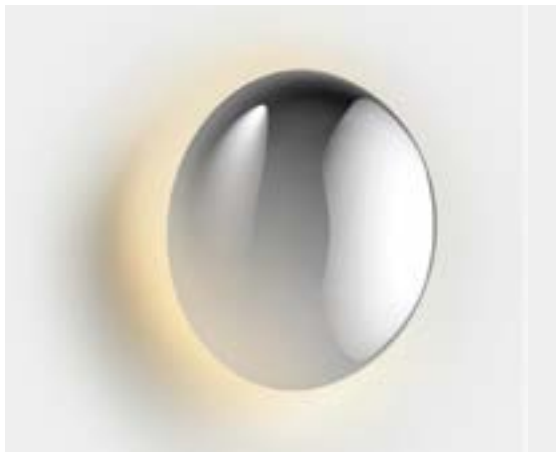

Babila 28 LED COB 120 VAC 8W 2700K CRI90
571lm 120 VAC Triac IP65

A706-024-35-27K

White (RAL 9010)

Babila

Cantidad: 2

Precio: USD 1,020

Babila 28 LED COB 120 VAC 8W 2700K CRI90
571lm 120 VAC Triac IP65

A706-024-47-27K