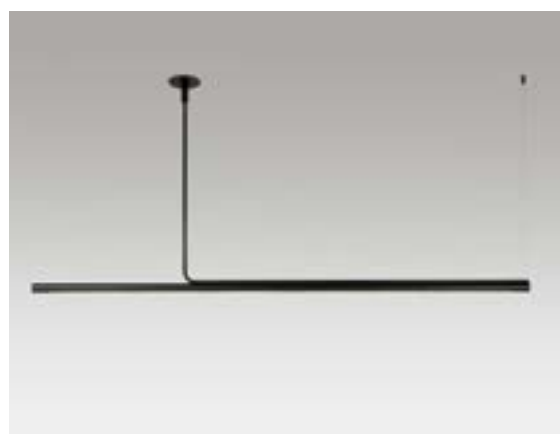

Ambrosia Pro 180 RSC

Cantidad: 2

Precio: USD 2,350

Ambrosia Pro 180 RSC